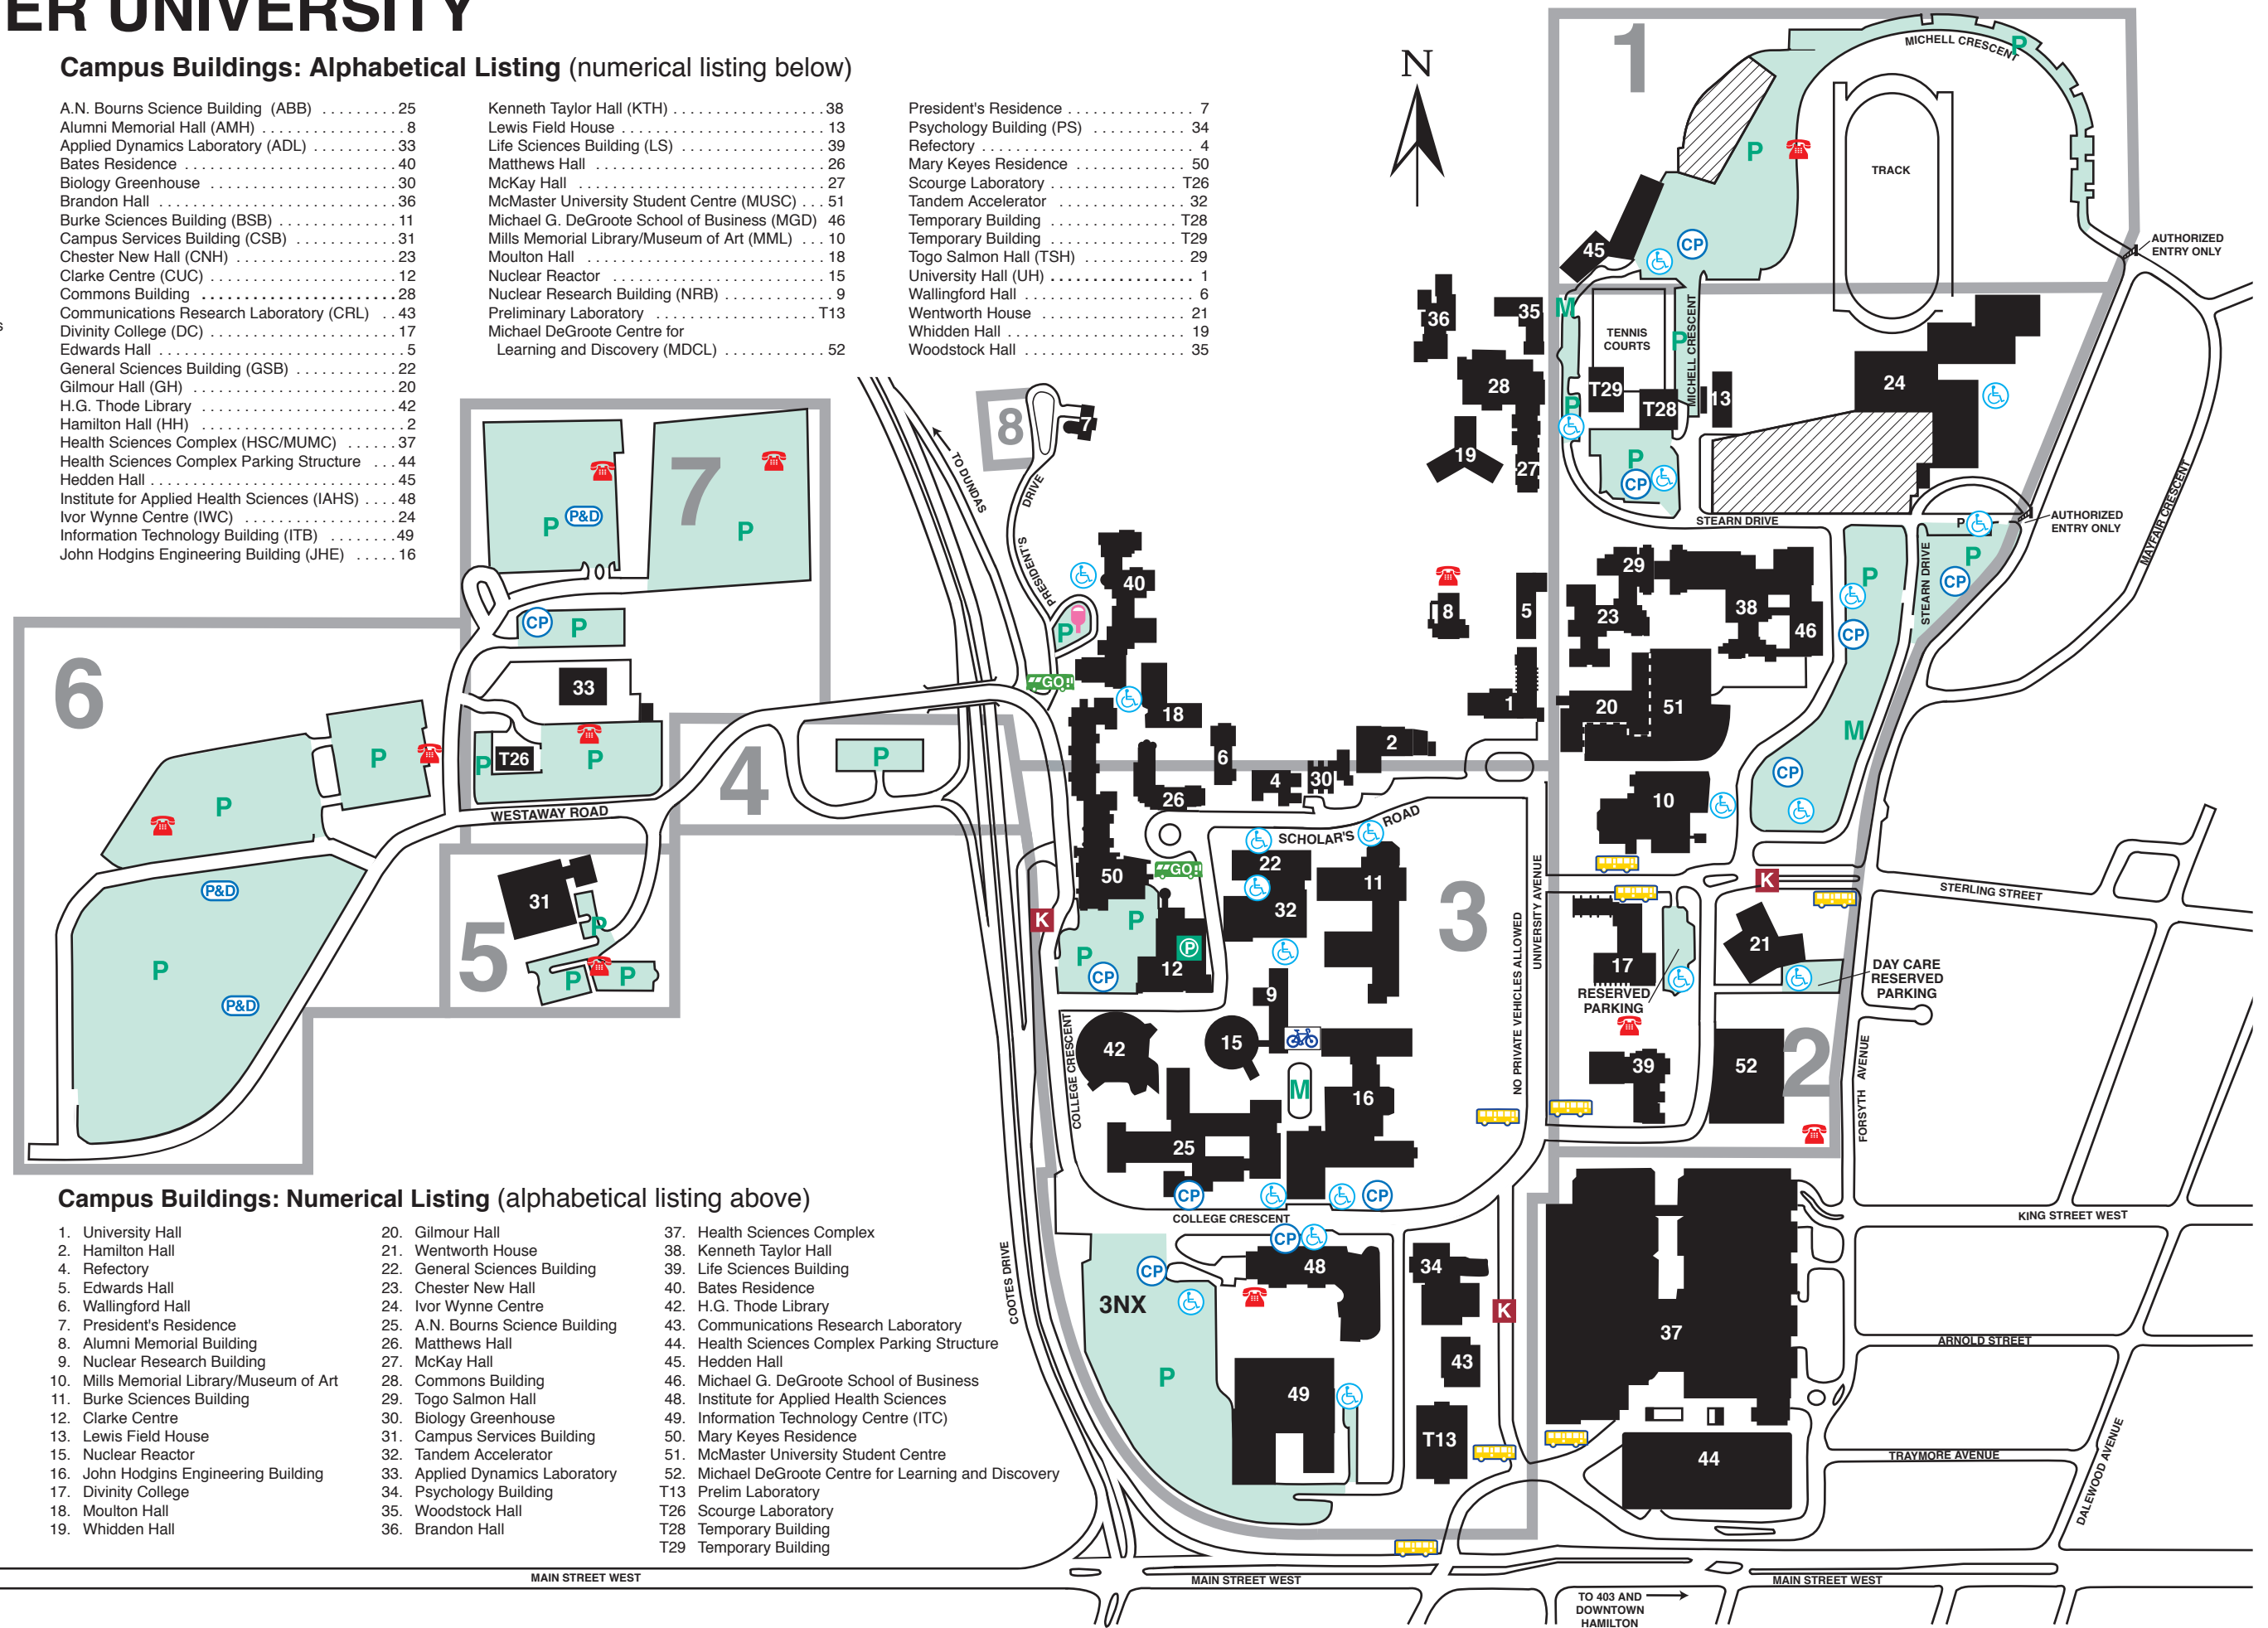

Parking and Transit Services

- Parking
- Disability Parking
- Motorcycle Parking
- Short-term Meter Parking
- Carpool Parking
- Pay and Display Machines
- Bike Lockers
- HSR Bus Stop
- GO Bus Stop
- Parking Kiosk
- Emergency Telephone
- Under Construction

Campus Buildings: Numerical Listing (alphabetical listing above)

1. University Hall	20. Gilmour Hall	37. Health Sciences Complex
2. Hamilton Hall	21. Wentworth House	38. Kenneth Taylor Hall
4. Refectory	22. General Sciences Building	39. Life Sciences Building
5. Edwards Hall	23. Chester New Hall	40. Bates Residence
6. Wallingford Hall	24. Ivor Wynne Centre	42. H.G. Thode Library
7. President's Residence	25. A.N. Bourns Science Building	43. Communications Research Laboratory
8. Alumni Memorial Building	26. Matthews Hall	44. Health Sciences Complex Parking Structure
9. Nuclear Research Building	27. McKay Hall	45. Hedden Hall
10. Mills Memorial Library/Museum of Art	28. Commons Building	46. Michael G. DeGroot School of Business
11. Burke Sciences Building	29. Togo Salmon Hall	48. Institute for Applied Health Sciences
12. Clarke Centre	30. Biology Greenhouse	49. Information Technology Centre (ITC)
13. Lewis Field House	31. Campus Services Building	50. Mary Keyes Residence
15. Nuclear Reactor	32. Tandem Accelerator	51. McMaster University Student Centre
16. John Hodgins Engineering Building	33. Applied Dynamics Laboratory	52. Michael DeGroot Centre for Learning and Discovery
17. Divinity College	34. Psychology Building	T13 Prelim Laboratory
18. Moulton Hall	35. Woodstock Hall	T26 Scourge Laboratory
19. Whidden Hall	36. Brandon Hall	T28 Temporary Building
		T29 Temporary Building